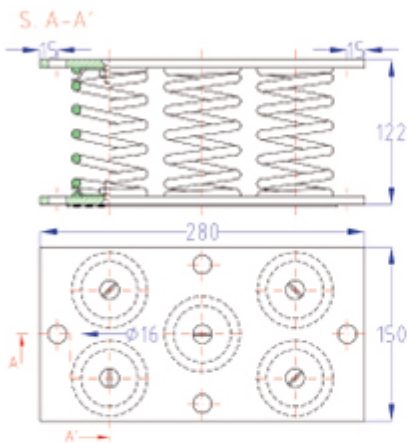

RESSORTS EN ACIER INOXYDABLE**RESSORT SIMPLE**5M/6M/9M-INOX (750-3150KG)

	REF / ART.NR	CHARGE	FLECHE	RIGIDITE
		kg.	mm.	kg./cm
5M-INOX	5M750-INOX	750	30±3,0	250,00
	5M1000-INOX	1000	30±3,0	333,33
	5M1250-INOX	1250	30±3,0	416,67
	5M1750-INOX	1750	30±3,0	583,33
6M-INOX	6M900-INOX	900	30±3,0	300,00
	6M1200-INOX	1200	30±3,0	400,00
	6M1500-INOX	1500	30±3,0	500,00
	6M2100-INOX	2100	30±3,0	700,00
9M-INOX	9M1350-INOX	1350	30±3,0	450,00
	9M1800-INOX	1800	30±3,0	600,00
	9M2250-INOX	2250	30±3,0	750,00
	9M3150-INOX	3150	30±3,0	1050,00

5M

6M

9M