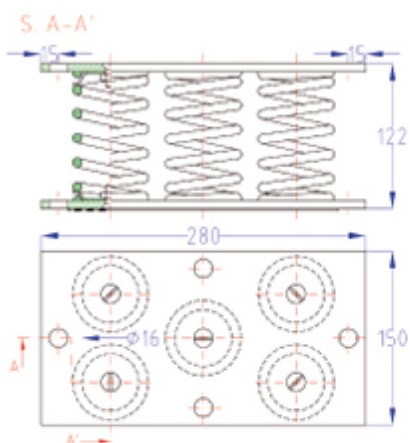

RESSORTS EN ACIER INOXYDABLE**RESSORT SIMPLE**5M/6M/9M-INOX (750-3150KG)

	REF / ART.NR	CHARGE	FLECHE	RIGIDITE
		kg.	mm.	kg./cm
5M-INOX	5M750-INOX	750	30±3,0	250,00
	5M1000-INOX	1000	30±3,0	333,33
	5M1250-INOX	1250	30±3,0	416,67
	5M1750-INOX	1750	30±3,0	583,33
6M-INOX	6M900-INOX	900	30±3,0	300,00
	6M1200-INOX	1200	30±3,0	400,00
	6M1500-INOX	1500	30±3,0	500,00
	6M2100-INOX	2100	30±3,0	700,00
9M-INOX	9M1350-INOX	1350	30±3,0	450,00
	9M1800-INOX	1800	30±3,0	600,00
	9M2250-INOX	2250	30±3,0	750,00
	9M3150-INOX	3150	30±3,0	1050,00

5M

6M

9M