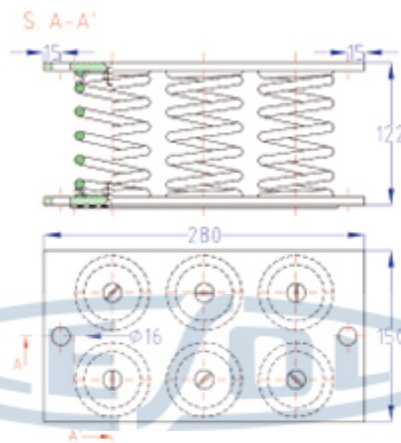

RESSORTS EN ACIER INOXYDABLE**RESSORT SIMPLE**5M/6M/9M-INOX (750-3150KG)

	REF / ART.NR	CHARGE	FLECHE	RIGIDITE
		kg.	mm.	kg./cm
5M-INOX	5M750-INOX	750	30±3,0	250,00
	5M1000-INOX	1000	30±3,0	333,33
	5M1250-INOX	1250	30±3,0	416,67
	5M1750-INOX	1750	30±3,0	583,33
6M-INOX	6M900-INOX	900	30±3,0	300,00
	6M1200-INOX	1200	30±3,0	400,00
	6M1500-INOX	1500	30±3,0	500,00
	6M2100-INOX	2100	30±3,0	700,00
9M-INOX	9M1350-INOX	1350	30±3,0	450,00
	9M1800-INOX	1800	30±3,0	600,00
	9M2250-INOX	2250	30±3,0	750,00
	9M3150-INOX	3150	30±3,0	1050,00

5M

6M

9M