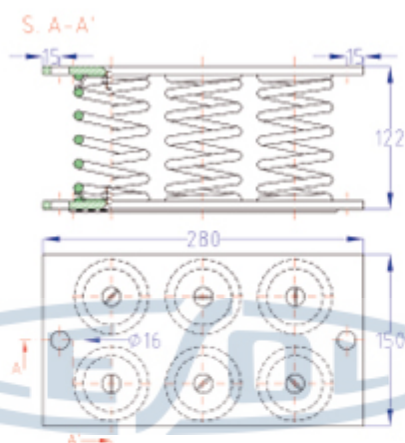

RESSORTS EN ACIER INOXYDABLE**RESSORT SIMPLE**5M/6M/9M-INOX (750-3150KG)

	REF / ART.NR	CHARGE	FLECHE	RIGIDITE
		kg.	mm.	kg./cm
5M-INOX	5M750-INOX	750	30±3,0	250,00
	5M1000-INOX	1000	30±3,0	333,33
	5M1250-INOX	1250	30±3,0	416,67
	5M1750-INOX	1750	30±3,0	583,33
6M-INOX	6M900-INOX	900	30±3,0	300,00
	6M1200-INOX	1200	30±3,0	400,00
	6M1500-INOX	1500	30±3,0	500,00
	6M2100-INOX	2100	30±3,0	700,00
9M-INOX	9M1350-INOX	1350	30±3,0	450,00
	9M1800-INOX	1800	30±3,0	600,00
	9M2250-INOX	2250	30±3,0	750,00
	9M3150-INOX	3150	30±3,0	1050,00

5M

6M

9M