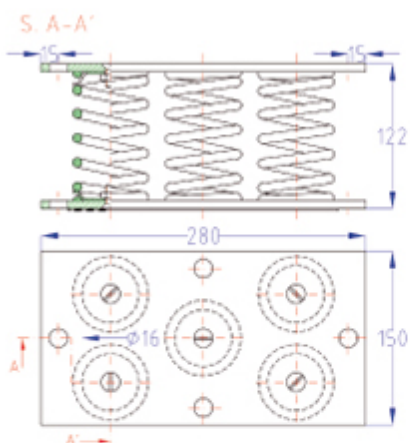

# METAL ISOLATZAILEAK\*\*MALGUKI SIMPLEA\*\*5M/6M/9M-INOX (750-3150KG)

	REF / ART.NR	KARGA	GEZI	KONSTANTEA
		kg.	mm.	kg./cm
5M-INOX	5M750-INOX	750	30±3,0	250,00
	5M1000-INOX	1000	30±3,0	333,33
	5M1250-INOX	1250	30±3,0	416,67
	5M1750-INOX	1750	30±3,0	583,33
6M-INOX	6M900-INOX	900	30±3,0	300,00
	6M1200-INOX	1200	30±3,0	400,00
	6M1500-INOX	1500	30±3,0	500,00
	6M2100-INOX	2100	30±3,0	700,00
9M-INOX	9M1350-INOX	1350	30±3,0	450,00
	9M1800-INOX	1800	30±3,0	600,00
	9M2250-INOX	2250	30±3,0	750,00
	9M3150-INOX	3150	30±3,0	1050,00

5M

6M

9M