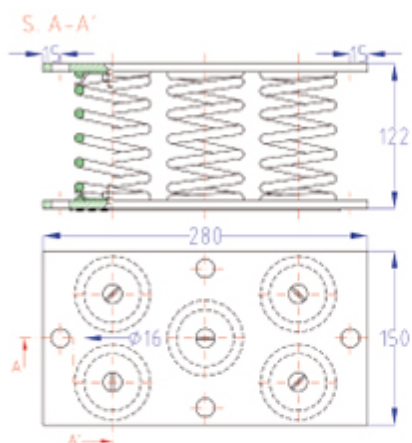

## METAL ISOLATZAILEAK\*\*MALGUKI SIMPLEA\*\*5M/6M/9M-INOX (750-3150KG)

	REF / ART.NR	KARGA	GEZI	KONSTANTEA
		kg.	mm.	kg./cm
5M-INOX	5M750-INOX	750	30±3,0	250,00
	5M1000-INOX	1000	30±3,0	333,33
	5M1250-INOX	1250	30±3,0	416,67
	5M1750-INOX	1750	30±3,0	583,33
6M-INOX	6M900-INOX	900	30±3,0	300,00
	6M1200-INOX	1200	30±3,0	400,00
	6M1500-INOX	1500	30±3,0	500,00
	6M2100-INOX	2100	30±3,0	700,00
9M-INOX	9M1350-INOX	1350	30±3,0	450,00
	9M1800-INOX	1800	30±3,0	600,00
	9M2250-INOX	2250	30±3,0	750,00
	9M3150-INOX	3150	30±3,0	1050,00

5M

6M

9M