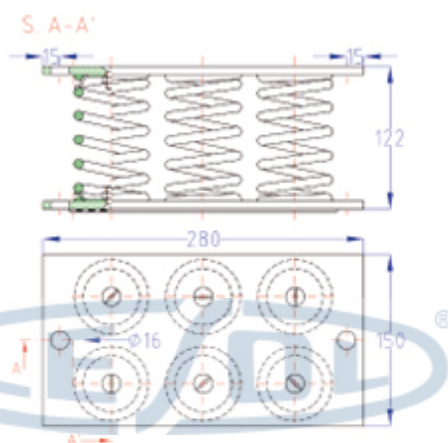

# METAL ISOLATZAILEAK\*\*MALGUKI SIMPLEA\*\*5M/6M/9M-INOX (750-3150KG)

	REF / ART.NR	KARGA	GEZI	KONSTANTEA
		kg.	mm.	kg./cm
5M-INOX	5M750-INOX	750	30±3,0	250,00
	5M1000-INOX	1000	30±3,0	333,33
	5M1250-INOX	1250	30±3,0	416,67
	5M1750-INOX	1750	30±3,0	583,33
6M-INOX	6M900-INOX	900	30±3,0	300,00
	6M1200-INOX	1200	30±3,0	400,00
	6M1500-INOX	1500	30±3,0	500,00
	6M2100-INOX	2100	30±3,0	700,00
9M-INOX	9M1350-INOX	1350	30±3,0	450,00
	9M1800-INOX	1800	30±3,0	600,00
	9M2250-INOX	2250	30±3,0	750,00
	9M3150-INOX	3150	30±3,0	1050,00

5M

6M

9M