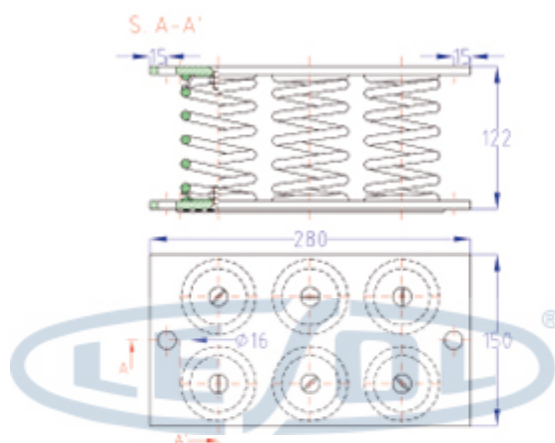

METAL ISOLATZAILEAK**MALGUKI SIMPLEA**5M/6M/9M-INOX (750-3150KG)

	REF / ART.NR	KARGA	GEZI	KONSTANTEA
		kg.	mm.	kg./cm
5M-INOX	5M750-INOX	750	30±3,0	250,00
	5M1000-INOX	1000	30±3,0	333,33
	5M1250-INOX	1250	30±3,0	416,67
	5M1750-INOX	1750	30±3,0	583,33
6M-INOX	6M900-INOX	900	30±3,0	300,00
	6M1200-INOX	1200	30±3,0	400,00
	6M1500-INOX	1500	30±3,0	500,00
	6M2100-INOX	2100	30±3,0	700,00
9M-INOX	9M1350-INOX	1350	30±3,0	450,00
	9M1800-INOX	1800	30±3,0	600,00
	9M2250-INOX	2250	30±3,0	750,00
	9M3150-INOX	3150	30±3,0	1050,00

6M